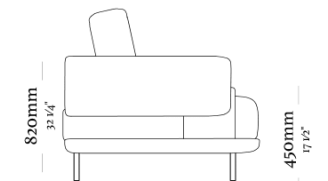

Mesa de centro
900 x 900 x 320mm

910mm
64 3/4"

1630mm
64 1/4"

Chaise longue S/br
910 x 1630 x 820mm

1050mm
41 1/4"

1630mm
64 1/4"

Chaise longue C/1br
1050 x 1630x 820mm

1730mm
68 1/4"

960mm
37 3/4"

Sofá 3 Lugares C/1br
1730 x 960x 820mm

1870mm
73 3/4"

960mm
37 3/4"

Sofá 3 Lugares C/2br
1870 x 960x 820mm