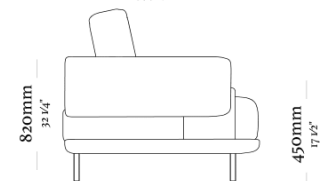

910mm
41 1/4"

960mm
37 3/4"

Sofá 1 lugar S/ br
910 x 960x 820mm

1050mm
41 1/4"

960mm
37 3/4"

Sofá 2 lugares C/1br
1050 x 960 x 820mm

900mm
35 1/2"

900mm
35 1/2"

Mesa de centro
900 x 900 x 320mm

910mm
64 3/4"

1630mm
64 1/4"

Chaise longue S/br
910 x 1630 x 820mm

1050mm
41 1/4"

1630mm
64 1/4"

Chaise longue C/1br
1050 x 1630x 820mm

1730mm
68 1/4"