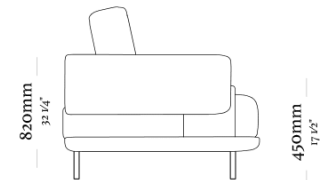

910mm
41 1/4"

960mm
37 3/4"

Sofá 1 lugar S/ br
910 x 960x 820mm

1050mm
41 1/4"

960mm
37 3/4"

Sofá 2 lugares C/1br
1050 x 960 x 820mm

900mm
35 1/2"

900mm
35 1/2"

Mesa de centro
900 x 900 x 320mm

910mm
64 3/4"

1630mm
64 1/4"

Chaise longue S/br
910 x 1630 x 820mm

1050mm
41 1/4"

1630mm
64 1/4"

Chaise longue C/1br
1050 x 1630x 820mm

1730mm
68 1/4"

960mm
37 3/4"

Sofá 3 Lugares C/1br
1730 x 960x 820mm

1870mm
73 3/4"

960mm
37 3/4"

Sofá 3 Lugares C/2br
1870 x 960x 820mm