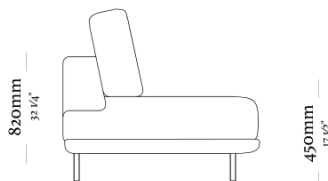

910mm
41 1/4"

960mm
37 3/4"

Sofá 1 lugar S/ br
910 x 960x 820mm

1050mm
41 1/4"

960mm
37 3/4"

Sofá 2 lugares C/1br
1050 x 960 x 820mm

900mm
35 1/2"

900mm
35 1/2"

Mesa de centro
900 x 900 x 320mm

910mm
64 3/4"

1630mm
64 1/4"

Chaise longue S/br
910 x 1630 x 820mm

1050mm
41 1/4"

1630mm
64 1/4"

Chaise longue C/1br
1050 x 1630x 820mm

1730mm
68 1/4"