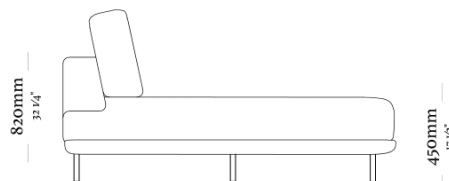

910mm
41 1/4"

960mm
37 3/4"

Sofá 1 lugar S/ br
910 x 960x 820mm

1050mm
41 1/4"

960mm
37 3/4"

Sofá 2 lugares C/1br
1050 x 960 x 820mm

900mm
35 1/2"

900mm
35 1/2"

Mesa de centro
900 x 900 x 320mm

910mm
64 3/4"

1630mm
64 1/4"

Chaise longue S/br
910 x 1630 x 820mm

1050mm
41 1/4"

1630mm
64 1/4"

Chaise longue C/1br
1050 x 1630x 820mm

1730mm
68 1/4"