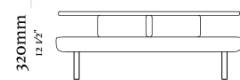

910mm
41 1/4"

960mm
37 3/4"

Sofá 1 lugar S/ br
910 x 960x 820mm

1050mm
41 1/4"

960mm
37 3/4"

Sofá 2 lugares C/1br
1050 x 960 x 820mm

900mm
35 1/2"

900mm
35 1/2"

Mesa de centro
900 x 900 x 320mm

910mm
64 3/4"

1630mm
64 1/4"

Chaise longue S/br
910 x 1630 x 820mm

1050mm
41 1/4"

1630mm
64 1/4"

Chaise longue C/1br
1050 x 1630x 820mm

1730mm
68 1/4"