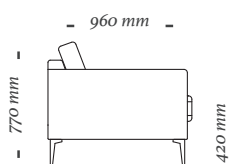

Mod c/ 2 br 25cm Assento 1200mm

1700x960x770mm